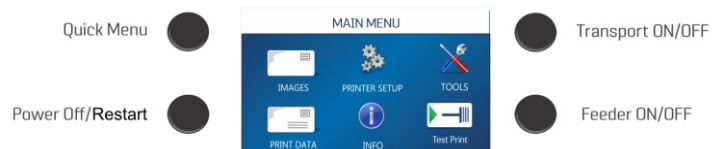

Four proprietary Inkjet cartridges deliver 2" print area for quality addressing.

Three PC interface ports: USB 3.1, Ethernet, WiFi

Specifications are subject to change without notice.

Easy to load: Handles wide variety of media up to 0.25" (6 mm) thick